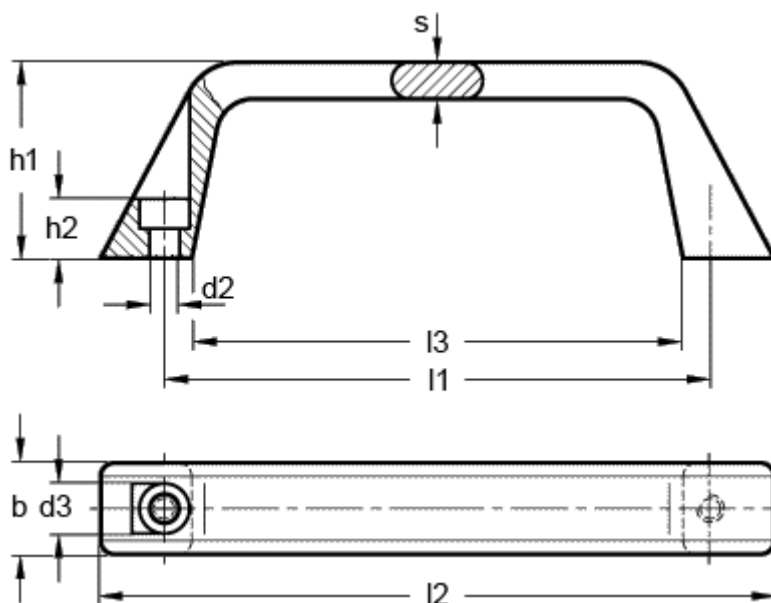

Article number: 20059053

Description: E+G Cabinet U-handle GN 728.5-120-B

## Measures

$b = 22.5$  |  $s = 8$

$d_2 = 6.4$

$d_3 = 11.0$

$h_1 = 43$

$h_2 = 13$

$l_1 = 120$

$l_2 = 147$